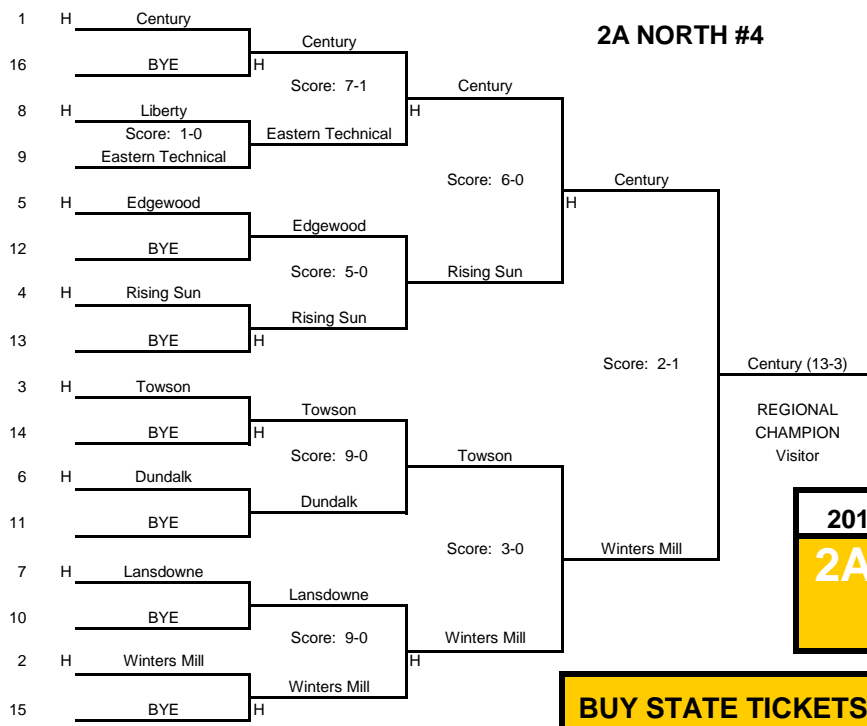

2A WEST #1

2A EAST #2

State Semifinals - Nov. 9
Broadneck HS 7 p.m.

State Semifinals - Nov. 9
Broadneck HS 5 p.m.

State Finalist
Poolesville (13-2)
Home

VS

STATE CHAMPS!
Glenelg (18-1)
Score: 3-0

STATE FINALS
Washington College

Nov. 12, 2011

11:00 AM

2A NORTH #4

2A SOUTH #3

2011 STATE TOURNAMENT
2A GIRLS FIELD HOCKEY

BUY STATE TICKETS Online @ <https://mpssaa.ticketleap.com>