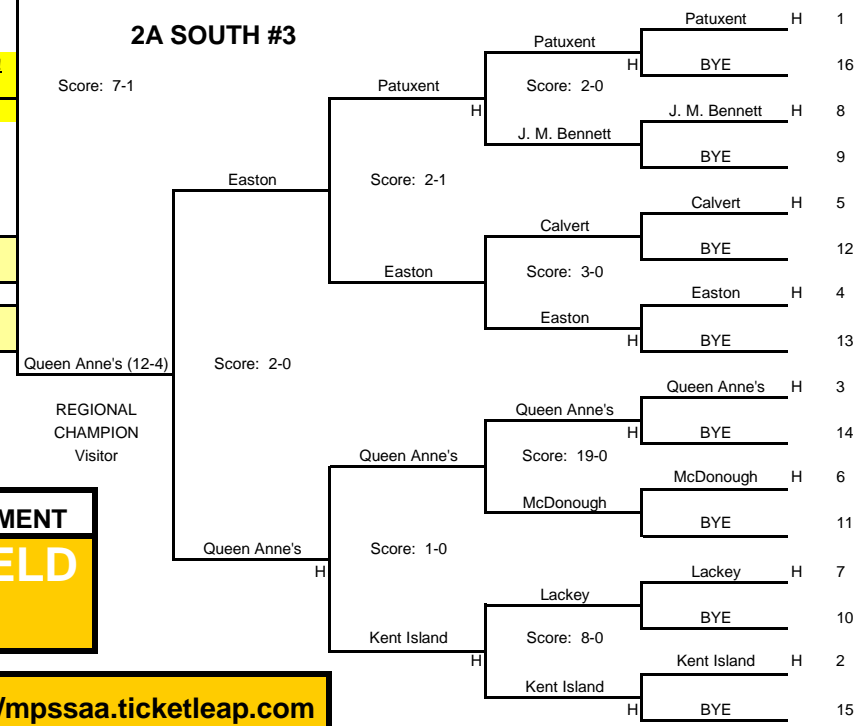

2A WEST #1

2A EAST #2

State Semifinals - Nov. 9
Broadneck HS 7 p.m.

State Semifinals - Nov. 9
Broadneck HS 5 p.m.

State Finalist
Poolesville (13-2)
Home

VS

STATE CHAMPS!
Glenelg (18-1)
Score: 3-0

STATE FINALS
Washington College

Nov. 12, 2011

11:00 AM

2A NORTH #4

2A SOUTH #3

2011 STATE TOURNAMENT
2A GIRLS FIELD HOCKEY

BUY STATE TICKETS Online @ <https://mpssaa.ticketleap.com>