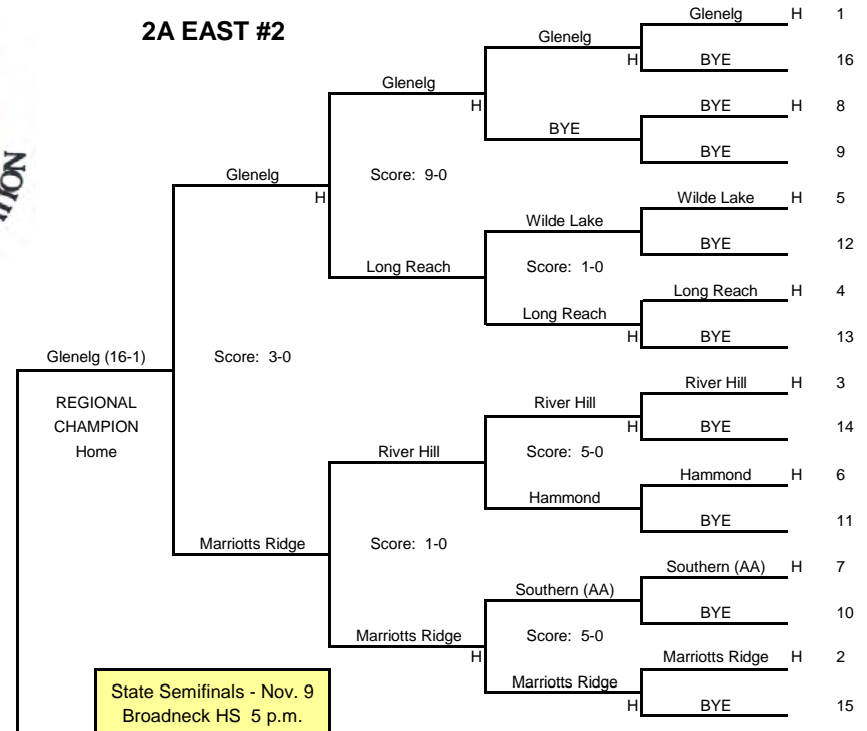

2A WEST #1

2A EAST #2

State Semifinals - Nov. 9
Broadneck HS 7 p.m.

State Semifinals - Nov. 9
Broadneck HS 5 p.m.

State Finalist
Poolesville (13-2)
Home

VS

STATE CHAMPS!
Glenelg (18-1)
Score: 3-0

STATE FINALS
Washington College

Nov. 12, 2011

11:00 AM

2A NORTH #4

2A SOUTH #3

2011 STATE TOURNAMENT
2A GIRLS FIELD HOCKEY

BUY STATE TICKETS Online @ <https://mpssaa.ticketleap.com>