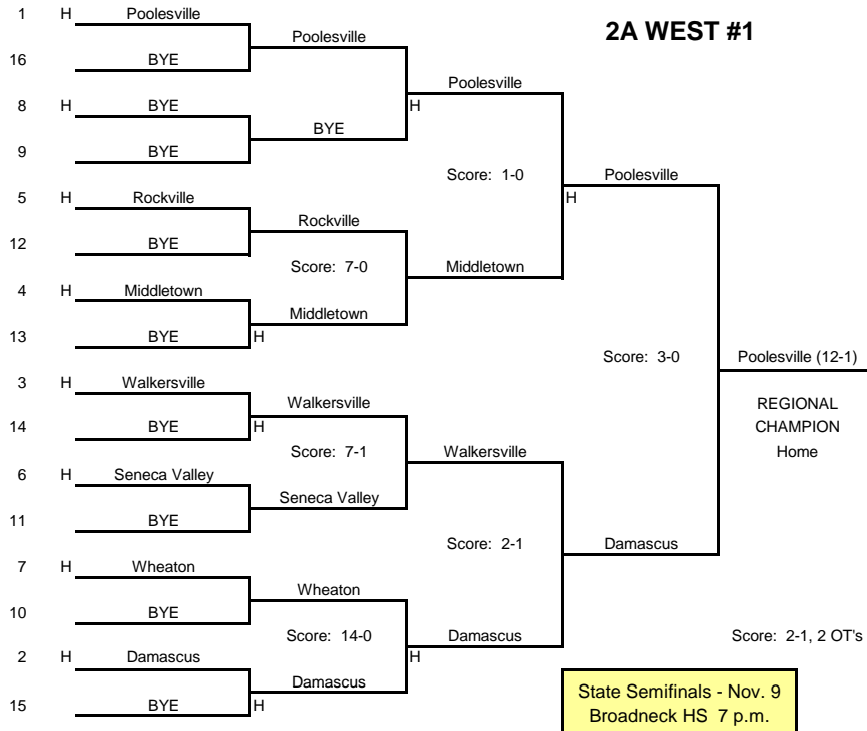

2A WEST #1

2A EAST #2

State Semifinals - Nov. 9
Broadneck HS 7 p.m.

State Semifinals - Nov. 9
Broadneck HS 5 p.m.

State Finalist
Poolesville (13-2)
Home

VS

STATE CHAMPS!
Glenelg (18-1)
Score: 3-0

STATE FINALS
Washington College

Nov. 12, 2011

11:00 AM

2A NORTH #4

2A SOUTH #3

2011 STATE TOURNAMENT
2A GIRLS FIELD HOCKEY

BUY STATE TICKETS Online @ <https://mpssaa.ticketleap.com>